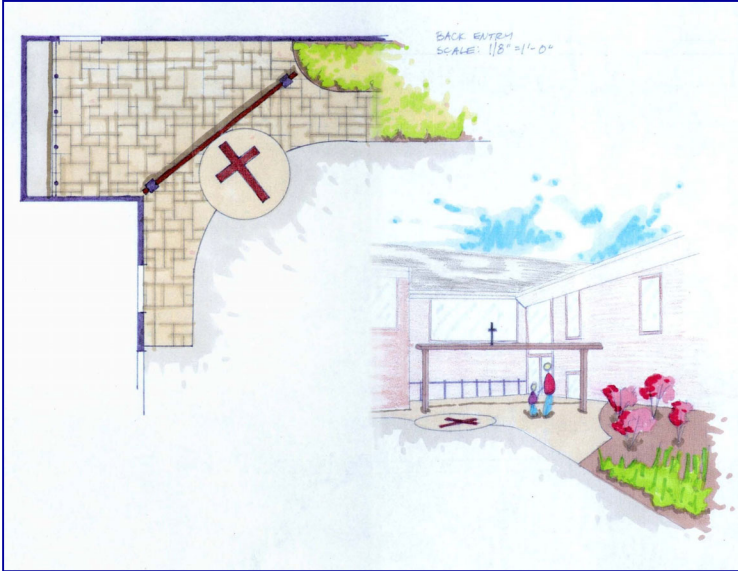

# St. Dominic Savio 50th Anniversary Commemorative Brick Plaza

Funds raised from the purchase of brick pavers supports St. Dominic Savio School.

**Paver Locations**

The 6" x 6" Pastor's Circle Pavers are located in the circle area. The cross is composed of the 9" x 9" Pastor's Circle Pavers. 9"x9" Border Pavers outline the Plaza. 6" x 6" and 6" x 9" Commemorative pavers are within the Plaza area.

**Engraving:** All pavers can be engraved with a message. Maximum message length (including spaces) varies by paver size.

6"x 6" pavers — 3 lines of 8 characters each      6"x 9" pavers — 3 lines of 13 characters each  
 9"x 9" pavers — 4 lines of 13 characters each